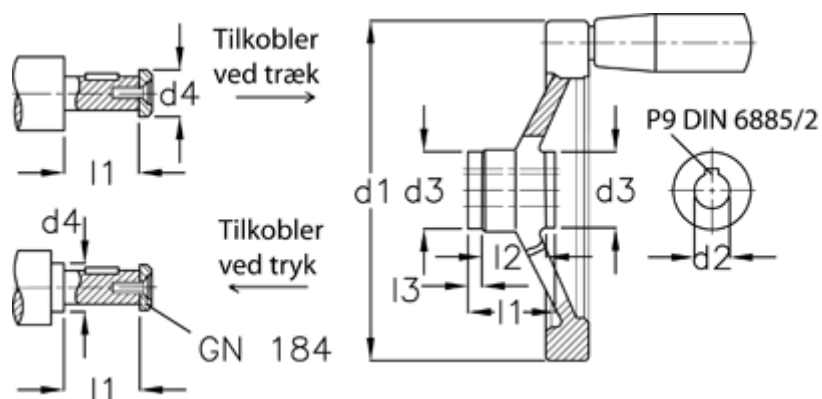

Article number: 20371314

Description: E+G Handwheel
GN 321.4-160-K14-D-DR

Measures

d1	=	160
d2 H7	=	14
d3	=	32
d4 max	=	21
l1	=	32.5
l2	=	20
l3	=	6